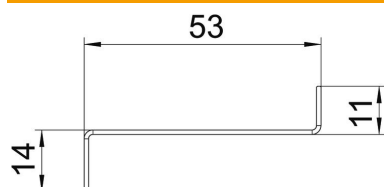

## Partition GS-TW70

Item number: 6277090

Partition to divide the trunking for different voltage levels. Self-conducting contacting during mounting.

St Steel

### Master data

Item number	6277090
Type	GS-TW70
Description 1	Partition
Description 2	for GS 70
Manufacturer	OBO
Dimension	24x53x2000
Material	Steel
Smallest sales unit	2
Unit of quantity	Metre
Weight	58.65 kg
Weight unit	kg/100 m

### Dimensions

Length	2,000 mm
Width	24 mm
Height	53 mm