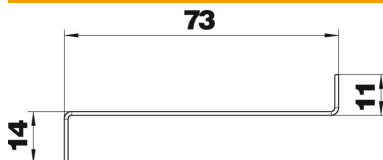

Technical data sheet

Partition GS-TW90

Item number: 6277095

Partition to divide the trunking for different voltage levels. Self-conducting contacting during mounting.

St Steel

Master data

Item number	6277095
Type	GS-TW90
Description 1	Partition
Description 2	for GS 90
Manufacturer	OBO
Dimension	24x73x2000
Material	Steel
Smallest sales unit	2
Unit of quantity	Metre
Weight	74.4 kg
Weight unit	kg/100 m

Dimensions

Length	2,000 mm
Width	24 mm
Height	73 mm

Technical data sheet

Partition GS-TW90

Item number: 6277095

Technical data

Version for	Single
Fastening type	Plug-in
Suitable for duct depth	90
Halogen-free	yes
Protection rating	IP30
Protection rating IK code	IK10
Permitted temperature range, max.	60 °C
Permitted temperature range, min.	-25 °C