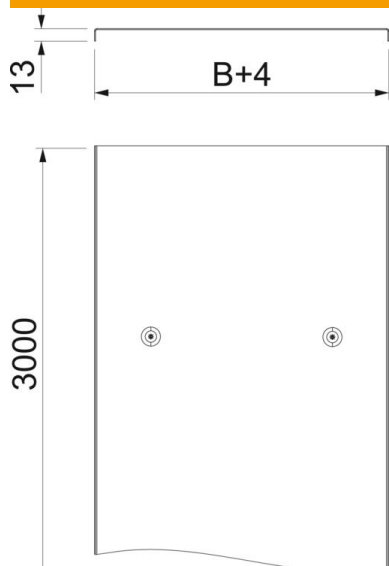

## Cover incl. turn buckles DD

Item number: 6232402

Cover for wide span ladders with the side height of 200 mm.  
Transverse bead from 500 mm width.  
Take appropriate constructive protection measures if there are high wind speeds.

### Master data

Item number	6232402
Type	WKLD 2020 DD
Description 1	Cover with turn buckle
Description 2	wide span system 200
Manufacturer	OBO
Dimension	200x3000
Colour	zinc
Material	Steel
Surface	Strip galvanised zinc/aluminium, Double Dip
Surface standard	DIN EN 10346
Smallest sales unit	3
Unit of quantity	Metre
Weight	188 kg
Weight unit	kg/100 m
CO2 Footprint (GWP) Cradle-to-Gate	4,2224 kg CO2e / 1 Meter

# Technical data sheet

Cover incl. turn buckles DD

Item number: 6232402

## Dimensions

Length	3,000 mm
Width	200 mm
Height	200 mm
Plate thickness	1.5 mm
Dimension B	200 mm
Dimension H	15 mm
Dimension L	3,000 mm