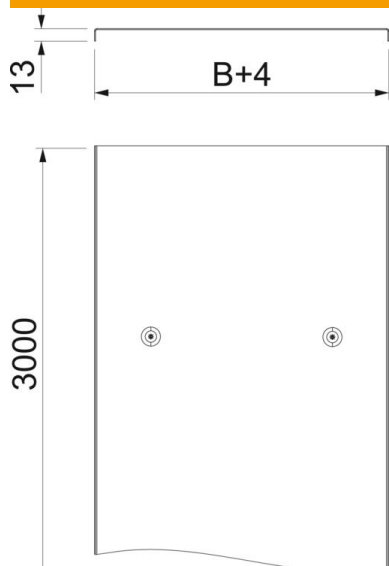

## Cover incl. turn buckles DD

Item number: 6232406

Cover for wide span ladders with the side height of 200 mm.  
Transverse bead from 500 mm width.  
Take appropriate constructive protection measures if there are high wind speeds.

### Master data

Item number	6232406
Type	WKLD 2040 DD
Description 1	Cover with turn buckle
Description 2	wide span system 200
Manufacturer	OBO
Dimension	400x3000
Colour	zinc
Material	Steel
Surface	Strip galvanised zinc/aluminium, Double Dip
Surface standard	DIN EN 10346
Smallest sales unit	3
Unit of quantity	Metre
Weight	427.67 kg
Weight unit	kg/100 m
CO2 Footprint (GWP) Cradle-to-Gate	9,636 kg CO2e / 1 Meter

# Technical data sheet

Cover incl. turn buckles DD

Item number: 6232406

## Dimensions

Length	3,000 mm
Width	400 mm
Height	200 mm
Plate thickness	1.5 mm
Dimension B	400 mm
Dimension H	15 mm
Dimension L	3,000 mm