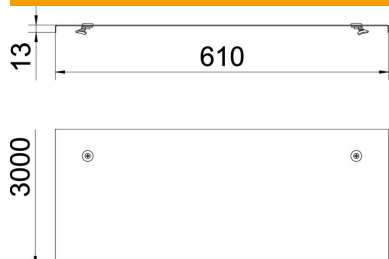

Technical data sheet

Cover incl. turn buckles DD

Item number: 6232410

Cover for wide span ladders with the side height of 200 mm.
Transverse bead from 500 mm width.
Take appropriate constructive protection measures if there are high wind speeds.

St Steel

DD Strip galvanised zinc/aluminium, Double Dip

Master data

Item number	6232410
Type	WKLD 2060 DD
Description 1	Cover with turn buckle
Description 2	wide span system 200
Manufacturer	OBO
Dimension	600x3000
Colour	zinc
Material	Steel
Surface	Strip galvanised zinc/aluminium, Double Dip
Surface standard	DIN EN 10346
Smallest sales unit	3
Unit of quantity	Metre
Weight	673.34 kg
Weight unit	kg/100 m
CO2 Footprint (GWP) Cradle-to-Gate	14,1706 kg CO2e / 1 Meter

Technical data sheet

Cover incl. turn buckles DD

Item number: 6232410

Dimensions

Length	3,000 mm
Width	600 mm
Height	200 mm
Plate thickness	1.5 mm
Dimension B	600 mm
Dimension H	15 mm
Dimension L	3,000 mm