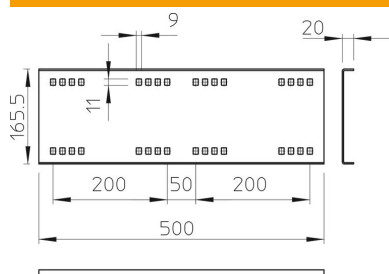

## Straight connector A4

Item number: 6227730

Straight connector for straight connections of cable trays, wide span cable trays and ladders with a side height of 160 mm. Including appropriate bolts, washers and nuts.

### Master data

Item number	6227730
Type	WRVL 160 A4
Description 1	Straight connector
Description 2	for wide span system 160
Manufacturer	OBO
Dimension	160x500
Material	Stainless steel
Surface	Bright, treated
Surface standard	
Smallest sales unit	2
Unit of quantity	Piece
Weight	250 kg
Weight unit	kg/100 pc.

### Dimensions

Length	500 mm
Width	20 mm
Height	160 mm
Plate thickness	2.5 mm