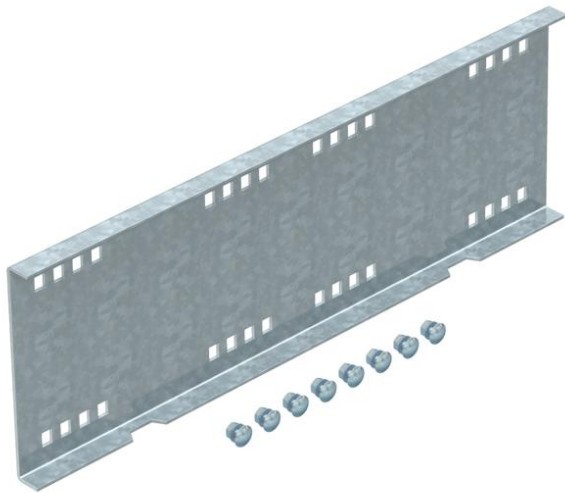

## Straight connector A4

Item number: 6227730

Straight connector for straight connections of cable trays, wide span cable trays and ladders with a side height of 160 mm. Including appropriate bolts, washers and nuts.

**A4** Stainless steel

**2B** Bright, treated

### Master data

Item number	6227730
Type	WRVL 160 A4
Description 1	Straight connector
Description 2	for wide span system 160
Manufacturer	OBO
Dimension	160x500
Material	Stainless steel
Surface	Bright, treated
Surface standard	
Smallest sales unit	2
Unit of quantity	Piece
Weight	250 kg
Weight unit	kg/100 pc.

### Dimensions

Length	500 mm
Width	20 mm
Height	160 mm
Plate thickness	2.5 mm